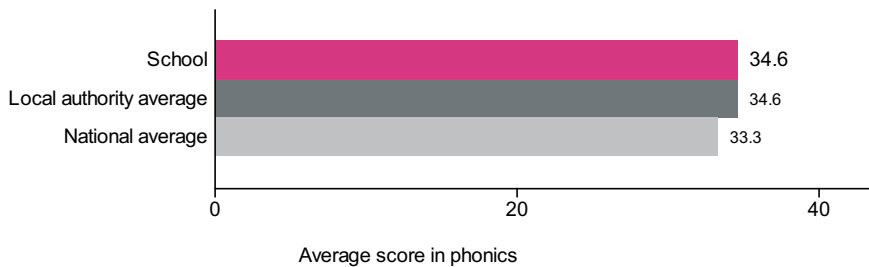

Phonics year 1 screening check

This is provisional data for 2024/25.

Percentage achieving the expected standard in phonics

Number of pupils = 58

Phonics average score

Number of pupils = 58

Attainment in phonics by mark