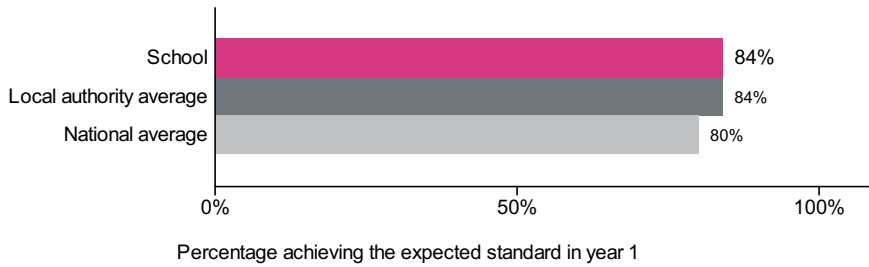

Analyse school performance

Site news

My School

Download data

Important

Southborough Primary School (URN: 101601)

This school became an academy on 1 July 2025.
Go to [Southborough Primary School](#) for the new record.

Phonics year 1 screening check

This is provisional data for 2024/25.

Percentage achieving the expected standard in phonics

Number of pupils = 58

Phonics average score

Number of pupils = 58

Attainment in phonics by mark